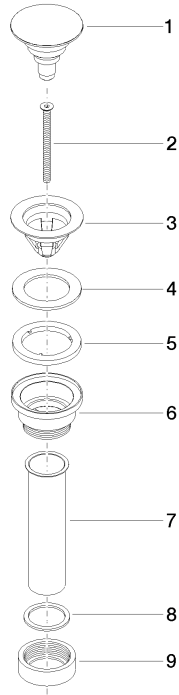

10 125 970

- for closing

Only suitable for basins with an overflow.

Fits: IMO, LULU, MADISON, MEM, TARA, CL.1, LISSÉ, VAIA, META, CYO

	Chrome	10 125 970-00 0010
	Brushed Platinum	10 125 970-06 0010
	Platinum	10 125 970-08 0010
	Durabronze (23kt Gold)	10 125 970-09 0010
	Dark Chrome	10 125 970-19 0010
	Light Gold	10 125 970-26 0010
	Brushed Light Gold	10 125 970-27 0010
	Brushed Durabronze (23kt Gold)	10 125 970-28 0010
	Matte Black	10 125 970-33 0010
	Platinum / Brushed Platinum	10 125 970-36 0010
	Durabronze / Brushed Durabronze (23kt Gold)	10 125 970-38 0010
	Brushed Bronze	10 125 970-42 0010
	Brushed Champagne (22kt Gold)	10 125 970-46 0010
	Champagne (22kt Gold)	10 125 970-47 0010
	Brushed Chrome	10 125 970-93 0010
	Brushed Dark Platinum	10 125 970-99 0010

10 125 970

mm [inches]

10 125 970

Parts for other finishes can be found here: [Brushed](#) [Platinum](#)

**Spare parts list**

No.	Item Number	Name	Quantity used	Delivery time
1	04 31 20 096 00-00	plug	1	10
2	09 30 30 179 90	screw	1	2
3	09 11 01 038-00	cup	1	10
4	09 14 05 061 90	seal	1	2
5	09 14 03 153 90	seal	1	2
6	09 11 10 156-00	connection	1	-
Spare part can no longer be ordered, please order the replacement item				
7	09 28 20 055-00	pipe	1	10
8	09 14 05 062 90	seal	1	2
9	09 23 30 073-00	nut	1	10