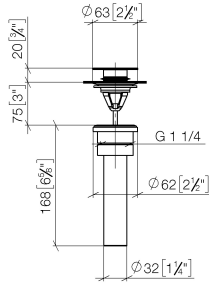

10 125 970

- for closing

Only suitable for basins with an overflow.

Fits: IMO, LULU, MADISON, MEM, TARA, CL.1, LISSÉ, VAIA, META, CYO

	Chrome	10 125 970-00 0010
	Brushed Platinum	10 125 970-06 0010
	Platinum	10 125 970-08 0010
	Durabronze (23kt Gold)	10 125 970-09 0010
	Dark Chrome	10 125 970-19 0010
	Light Gold	10 125 970-26 0010
	Brushed Light Gold	10 125 970-27 0010
	Brushed Durabronze (23kt Gold)	10 125 970-28 0010
	Matte Black	10 125 970-33 0010
	Platinum / Brushed Platinum	10 125 970-36 0010
	Durabronze / Brushed Durabronze (23kt Gold)	10 125 970-38 0010
	Brushed Bronze	10 125 970-42 0010
	Brushed Champagne (22kt Gold)	10 125 970-46 0010
	Champagne (22kt Gold)	10 125 970-47 0010
	Brushed Chrome	10 125 970-93 0010
	Brushed Dark Platinum	10 125 970-99 0010

10 125 970

mm [inches]

10 125 970

Parts for other finishes can be found here: [Brushed](#) [Platinum](#)

**Spare parts list**

No.	Item Number	Name	Quantity used	Delivery time
1	04 31 20 096 00-00	plug	1	10
2	09 30 30 179 90	screw	1	2
3	09 11 01 038-00	cup	1	10
4	09 14 05 061 90	seal	1	2
5	09 14 03 153 90	seal	1	2
6	09 11 10 156-00	connection	1	-
Spare part can no longer be ordered, please order the replacement item				
7	09 28 20 055-00	pipe	1	10
8	09 14 05 062 90	seal	1	2
9	09 23 30 073-00	nut	1	10